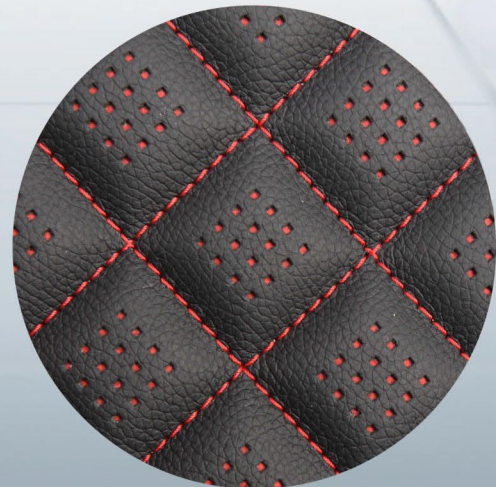

Customized
Interiors for

alea Leather
You Design...We Create!

FORD F-150

Super Crew XLT

DIAMONDBACK 

Ebony wrap and insert,
Diamondback custom stitching design,
and Red stitch