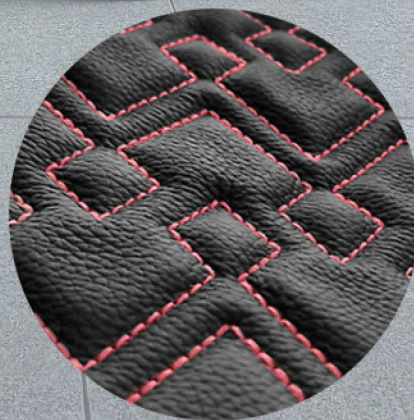

Customized
Interiors for

alea Leather
You Design...We Create!

Jeep Wrangler Rubicon

LAGONDA

Red wrap and insert, Lagonda custom stitching design,
Pebble bolsters, and Red stitch