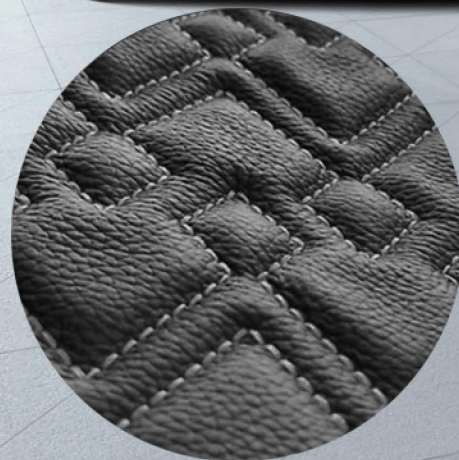

Customized
Interiors for

alea Leather
You Design...We Create!

TOYOTA RAV 4

alealeather.com

LAGONDA 
Ebony wrap and insert,
Lagonda custom stitching design, and Pebble stitch