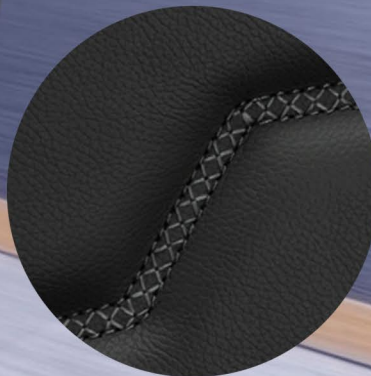

# TOYOTA RAV4

**Traverso**

Ebony wrap and insert,  
Traverso custom  
stitching design,  
and Pebble stitch