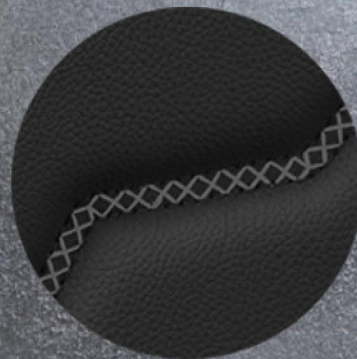

Customized
Interiors for

alea Leather
You Design...We Create!

TOYOTA TUNDORA

Traverso

Ebony wrap and insert,
Traverso custom
stitching design,
and Silver stitch